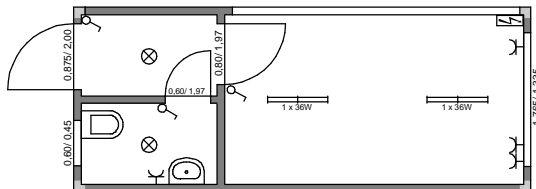

Acker Raum-Systeme GmbH

Gertrudenkirchhof 10
D-20095 Hamburg

Tel.: (+49) 040/ 685 669
Fax.: (+49) 040/ 683 905

www.acker-gmbh.de

Container- u. Modulbauten

Typ C3S 01 - RH = 2,50

Typ C3S 02 - RH = 2,50

Typ C3S 03 - (LxB) 6,058m x 2,438m; RH = 2,50m

Typ C3S 04 - (LxB) 6,058m x 2,438m; RH = 2,50m

Typ C3S 05 - (LxB) 6,058m x 2,438m; RH = 2,50m

Typ C3S 06 - (LxB) 6,058m x 2,438m; RH = 2,50m

Typ C3S 09 - (LxB) 6,058m x 2,438m; RH = 2,50m

Typ C3S 10 - (LxB) 6,058m x 2,438m; RH = 2,50m

Typ C3S 11 - (LxB) 6,058m x 2,438m; RH = 2,50m

Typ C3S 12 - (LxB) 6,058m x 2,438m; RH = 2,50m