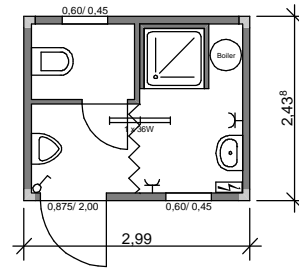

Acker Raum-Systeme GmbH

Gertrudenkirchhof 10
D-20095 Hamburg

Tel.: (+49) 040/ 685 669
Fax.: (+49) 040/ 683 905

www.acker-gmbh.de

Container- u. Modulbauten

Typ C3S 01 - RH = 2,50

Typ C3S 02 - RH = 2,50

Typ C3S 03 - (LxB) 6,058m x 2,438m; RH = 2,50m

Typ C3S 04 - (LxB) 6,058m x 2,438m; RH = 2,50m

Typ C3S 05 - (LxB) 6,058m x 2,438m; RH = 2,50m

Typ C3S 06 - (LxB) 6,058m x 2,438m; RH = 2,50m

Typ C3S 09 - (LxB) 6,058m x 2,438m; RH = 2,50m

Typ C3S 10 - (LxB) 6,058m x 2,438m; RH = 2,50m

Typ C3S 11 - (LxB) 6,058m x 2,438m; RH = 2,50m

Typ C3S 12 - (LxB) 6,058m x 2,438m; RH = 2,50m