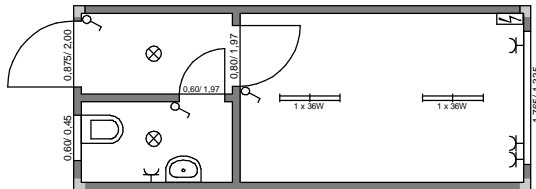

Acker Raum-Systeme GmbH

Gertrudenkirchhof 10
D-20095 Hamburg

Tel.: (+49) 040/ 685 669
Fax.: (+49) 040/ 683 905

www.acker-gmbh.de

Container- u. Modulbauten

Typ C3S 01 - RH = 2,50

Typ C3S 02 - RH = 2,50

Typ C3S 03 - (LxB) 6,058m x 2,438m; RH = 2,50m

Typ C3S 04 - (LxB) 6,058m x 2,438m; RH = 2,50m

Typ C3S 05 - (LxB) 6,058m x 2,438m; RH = 2,50m

Typ C3S 06 - (LxB) 6,058m x 2,438m; RH = 2,50m

Typ C3S 09 - (LxB) 6,058m x 2,438m; RH = 2,50m

Typ C3S 10 - (LxB) 6,058m x 2,438m; RH = 2,50m

Typ C3S 11 - (LxB) 6,058m x 2,438m; RH = 2,50m

Typ C3S 12 - (LxB) 6,058m x 2,438m; RH = 2,50m