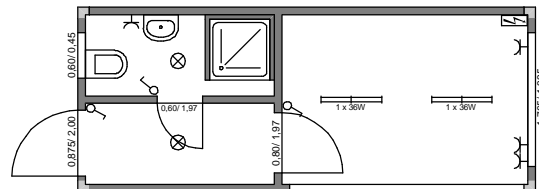

Acker Raum-Systeme GmbH

Gertrudenkirchhof 10
D-20095 Hamburg

Tel.: (+49) 040/ 685 669
Fax.: (+49) 040/ 683 905

www.acker-gmbh.de

Container- u. Modulbauten

Typ C3S 01 - RH = 2,50

Typ C3S 02 - RH = 2,50

Typ C3S 03 - (LxB) 6,058m x 2,438m; RH = 2,50m

Typ C3S 04 - (LxB) 6,058m x 2,438m; RH = 2,50m

Typ C3S 05 - (LxB) 6,058m x 2,438m; RH = 2,50m

Typ C3S 06 - (LxB) 6,058m x 2,438m; RH = 2,50m

Typ C3S 09 - (LxB) 6,058m x 2,438m; RH = 2,50m

Typ C3S 10 - (LxB) 6,058m x 2,438m; RH = 2,50m

Typ C3S 11 - (LxB) 6,058m x 2,438m; RH = 2,50m

Typ C3S 12 - (LxB) 6,058m x 2,438m; RH = 2,50m