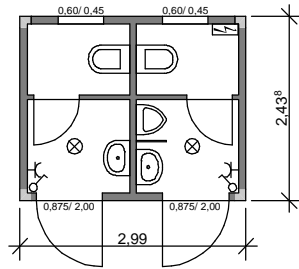

Acker Raum-Systeme GmbH

Gertrudenkirchhof 10
D-20095 Hamburg

Tel.: (+49) 040/ 685 669
Fax.: (+49) 040/ 683 905

www.acker-gmbh.de

Container- u. Modulbauten

Typ C3S 01 - RH = 2,50

Typ C3S 02 - RH = 2,50

Typ C3S 03 - (LxB) 6,058m x 2,438m; RH = 2,50m

Typ C3S 04 - (LxB) 6,058m x 2,438m; RH = 2,50m

Typ C3S 05 - (LxB) 6,058m x 2,438m; RH = 2,50m

Typ C3S 06 - (LxB) 6,058m x 2,438m; RH = 2,50m

Typ C3S 09 - (LxB) 6,058m x 2,438m; RH = 2,50m

Typ C3S 10 - (LxB) 6,058m x 2,438m; RH = 2,50m

Typ C3S 11 - (LxB) 6,058m x 2,438m; RH = 2,50m

Typ C3S 12 - (LxB) 6,058m x 2,438m; RH = 2,50m