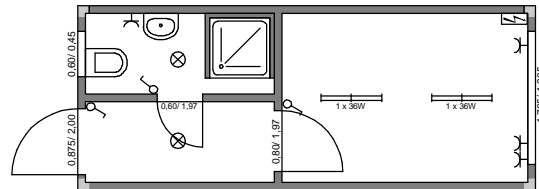

Acker Raum-Systeme GmbH

Gertrudenkirchhof 10
D-20095 Hamburg

Tel.: (+49) 040/ 685 669
Fax.: (+49) 040/ 683 905

www.acker-gmbh.de

Container- u. Modulbauten

Typ C3S 01 - RH = 2,50

Typ C3S 02 - RH = 2,50

Typ C3S 03 - (LxB) 6,058m x 2,438m; RH = 2,50m

Typ C3S 04 - (LxB) 6,058m x 2,438m; RH = 2,50m

Typ C3S 05 - (LxB) 6,058m x 2,438m; RH = 2,50m

Typ C3S 06 - (LxB) 6,058m x 2,438m; RH = 2,50m

Typ C3S 09 - (LxB) 6,058m x 2,438m; RH = 2,50m

Typ C3S 10 - (LxB) 6,058m x 2,438m; RH = 2,50m

Typ C3S 11 - (LxB) 6,058m x 2,438m; RH = 2,50m

Typ C3S 12 - (LxB) 6,058m x 2,438m; RH = 2,50m