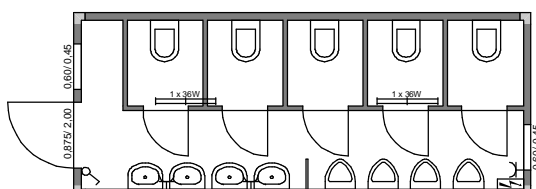

Acker Raum-Systeme GmbH

Gertrudenkirchhof 10
D-20095 Hamburg

Tel.: (+49) 040/ 685 669
Fax.: (+49) 040/ 683 905

www.acker-gmbh.de

Container- u. Modulbauten

Typ C3S 01 - RH = 2,50

Typ C3S 02 - RH = 2,50

Typ C3S 03 - (LxB) 6,058m x 2,438m; RH = 2,50m

Typ C3S 04 - (LxB) 6,058m x 2,438m; RH = 2,50m

Typ C3S 05 - (LxB) 6,058m x 2,438m; RH = 2,50m

Typ C3S 06 - (LxB) 6,058m x 2,438m; RH = 2,50m

Typ C3S 09 - (LxB) 6,058m x 2,438m; RH = 2,50m

Typ C3S 10 - (LxB) 6,058m x 2,438m; RH = 2,50m

Typ C3S 11 - (LxB) 6,058m x 2,438m; RH = 2,50m

Typ C3S 12 - (LxB) 6,058m x 2,438m; RH = 2,50m