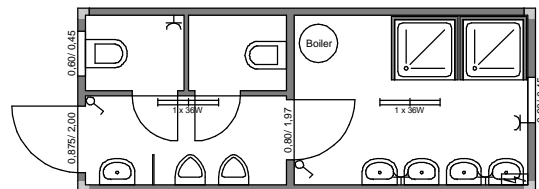

Acker Raum-Systeme GmbH

Gertrudenkirchhof 10
D-20095 Hamburg

Tel.: (+49) 040/ 685 669
Fax.: (+49) 040/ 683 905

www.acker-gmbh.de

Container- u. Modulbauten

Typ C3S 01 - RH = 2,50

Typ C3S 02 - RH = 2,50

Typ C3S 03 - (LxB) 6,058m x 2,438m; RH = 2,50m

Typ C3S 04 - (LxB) 6,058m x 2,438m; RH = 2,50m

Typ C3S 05 - (LxB) 6,058m x 2,438m; RH = 2,50m

Typ C3S 06 - (LxB) 6,058m x 2,438m; RH = 2,50m

Typ C3S 09 - (LxB) 6,058m x 2,438m; RH = 2,50m

Typ C3S 10 - (LxB) 6,058m x 2,438m; RH = 2,50m

Typ C3S 11 - (LxB) 6,058m x 2,438m; RH = 2,50m

Typ C3S 12 - (LxB) 6,058m x 2,438m; RH = 2,50m